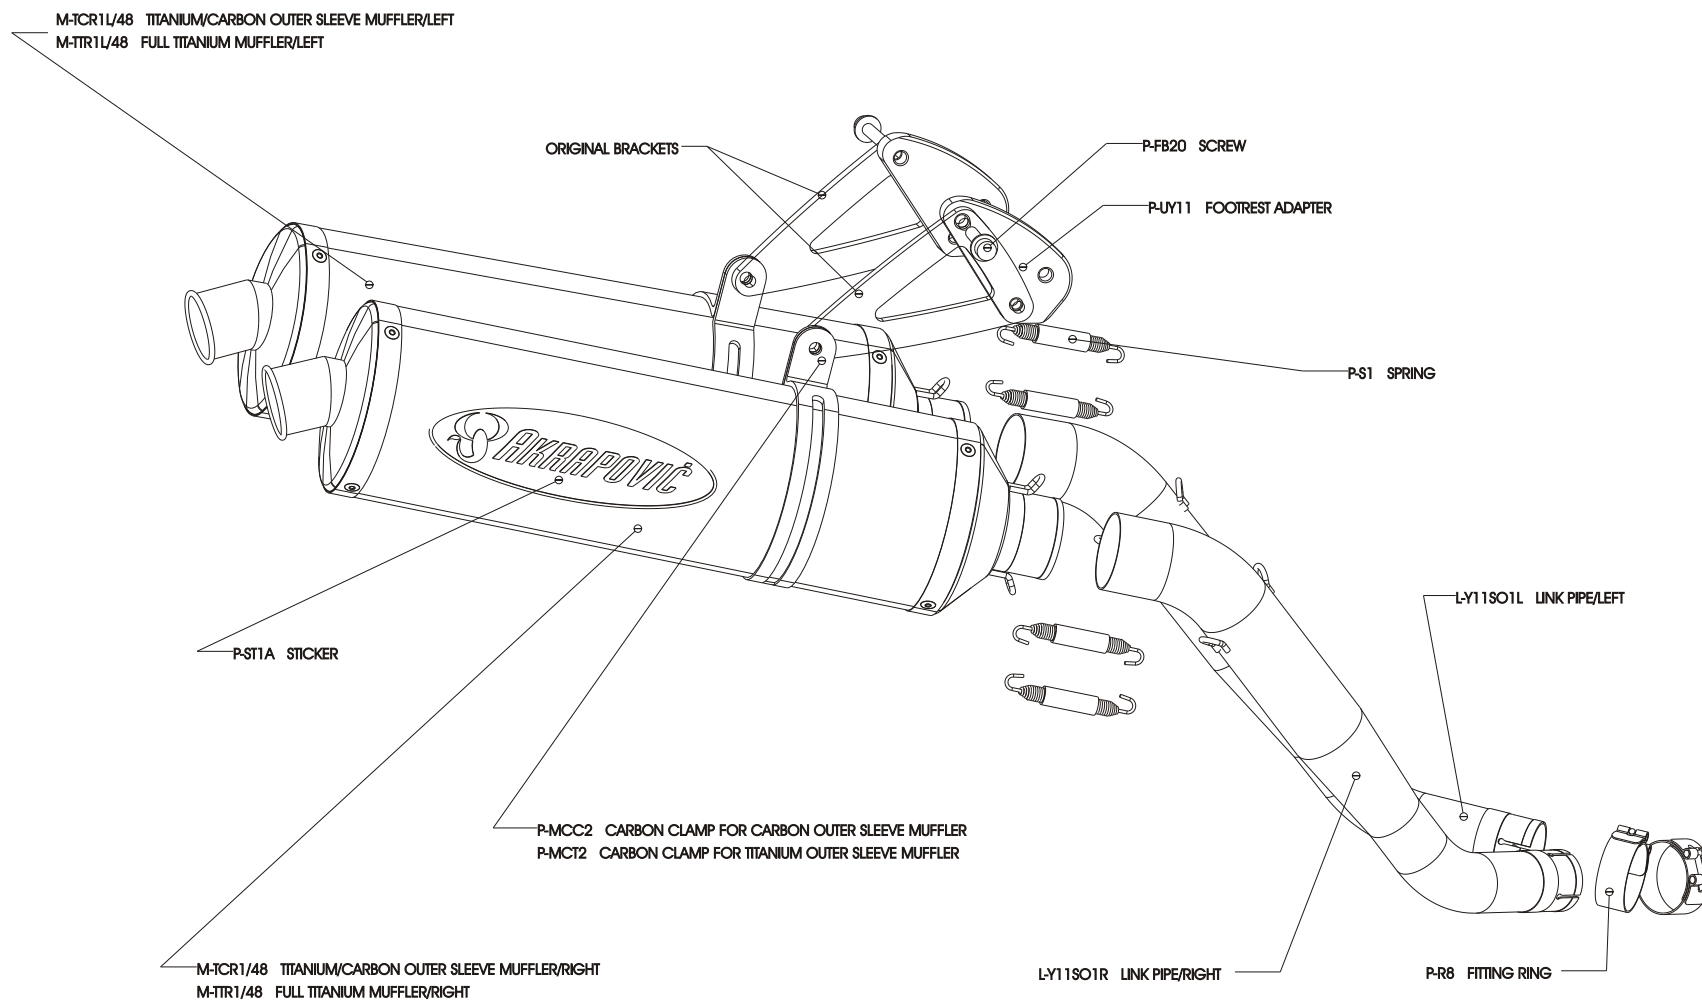

YAMAHA BT 1100 BULLDOG Slip-on system, model year: 2002

Product code: S-Y11SO1-C  
S-Y11SO1-T