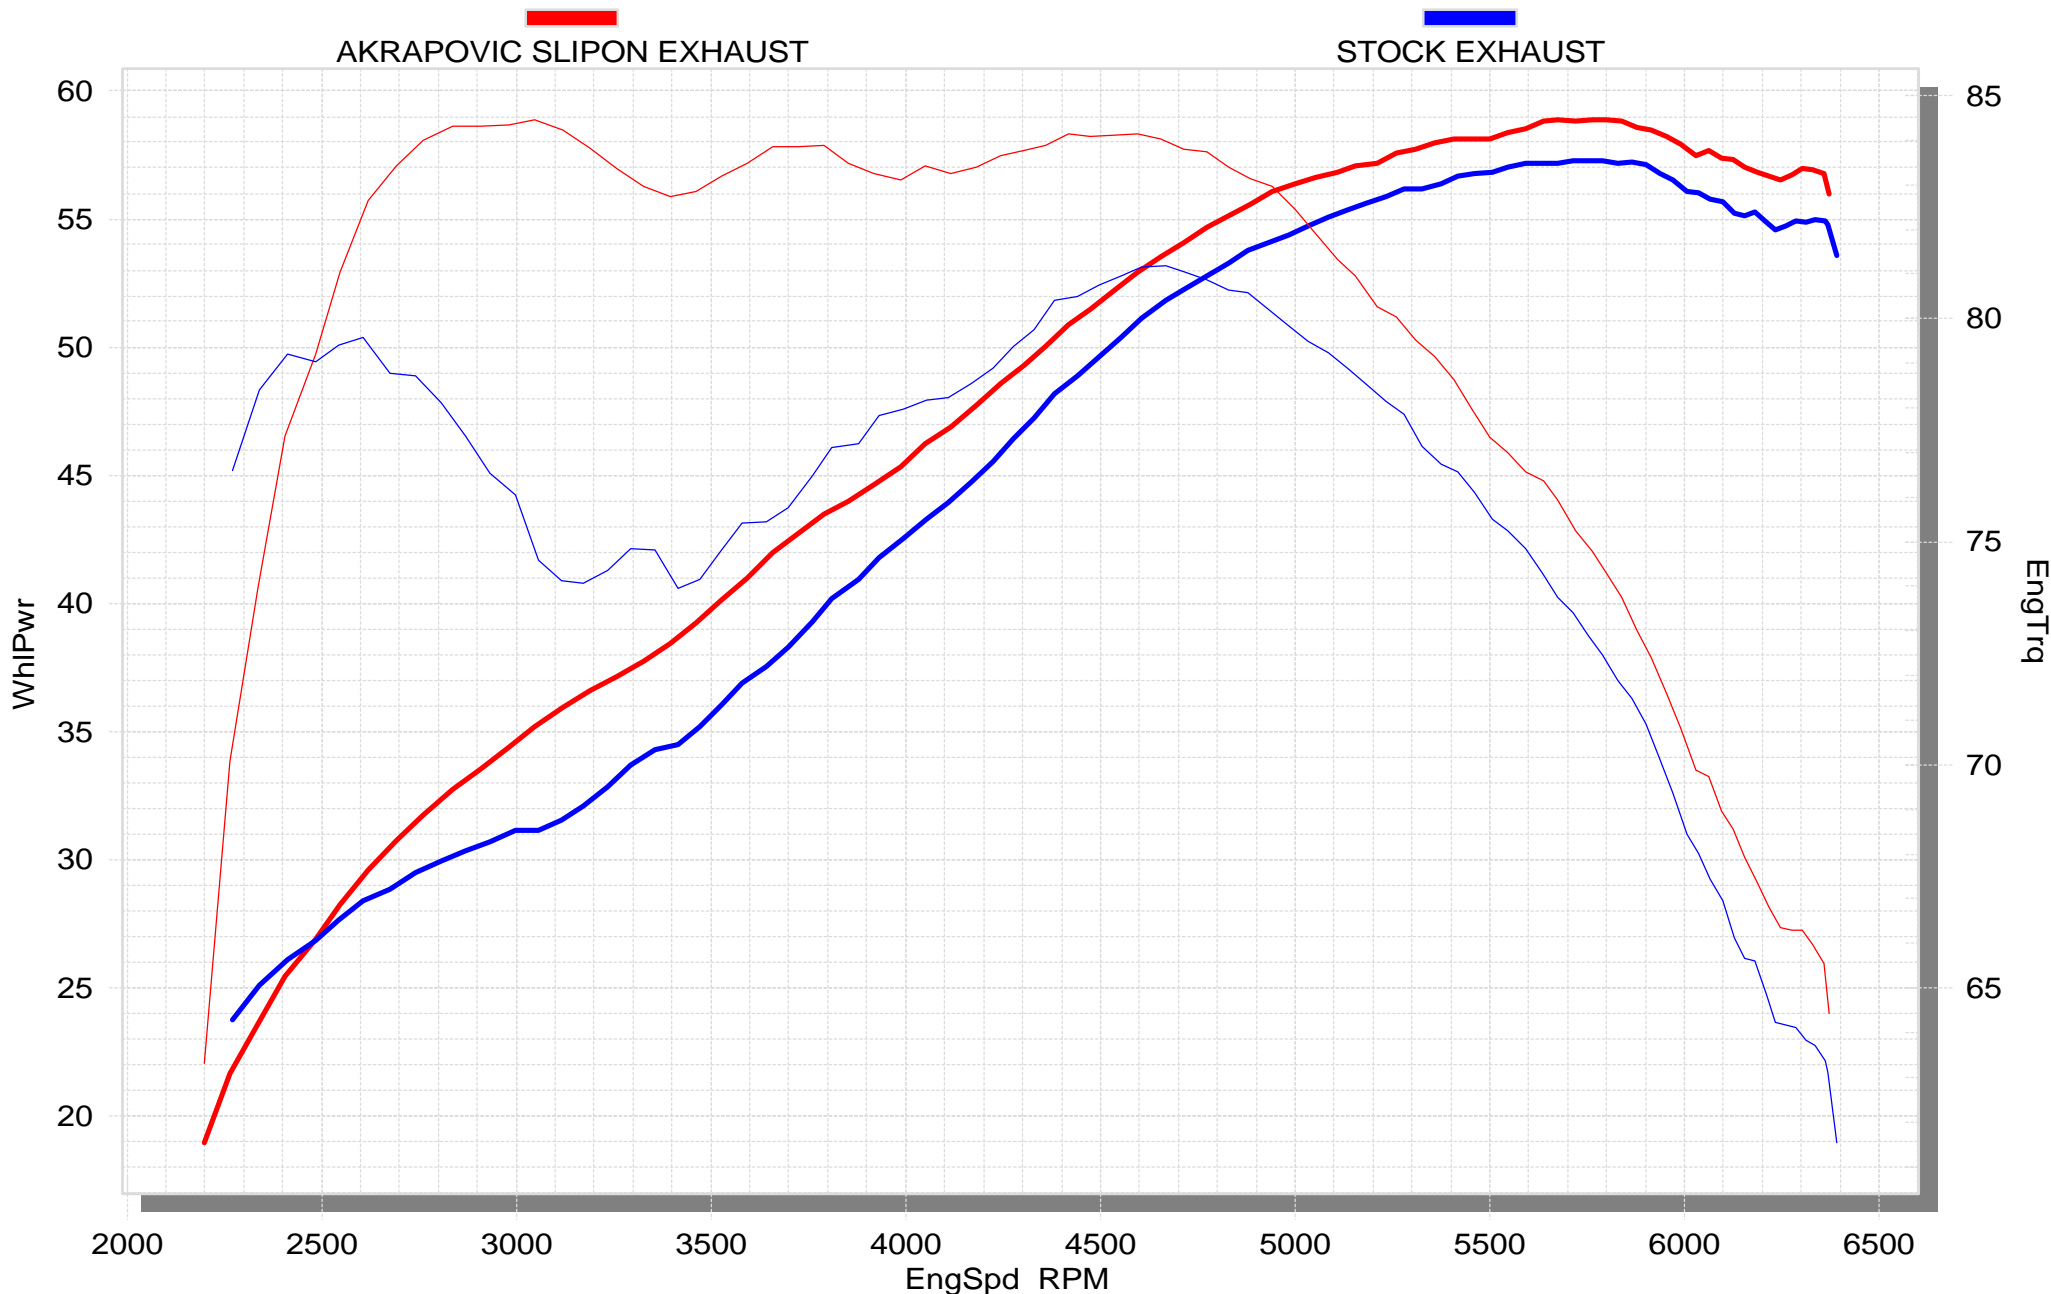

YAMAHA BT1100 BULLDOG

AKRAPOVIC SLIPON EXHAUST

STOCK EXHAUST

WhIPwr

EngTrq

EngSpd RPM